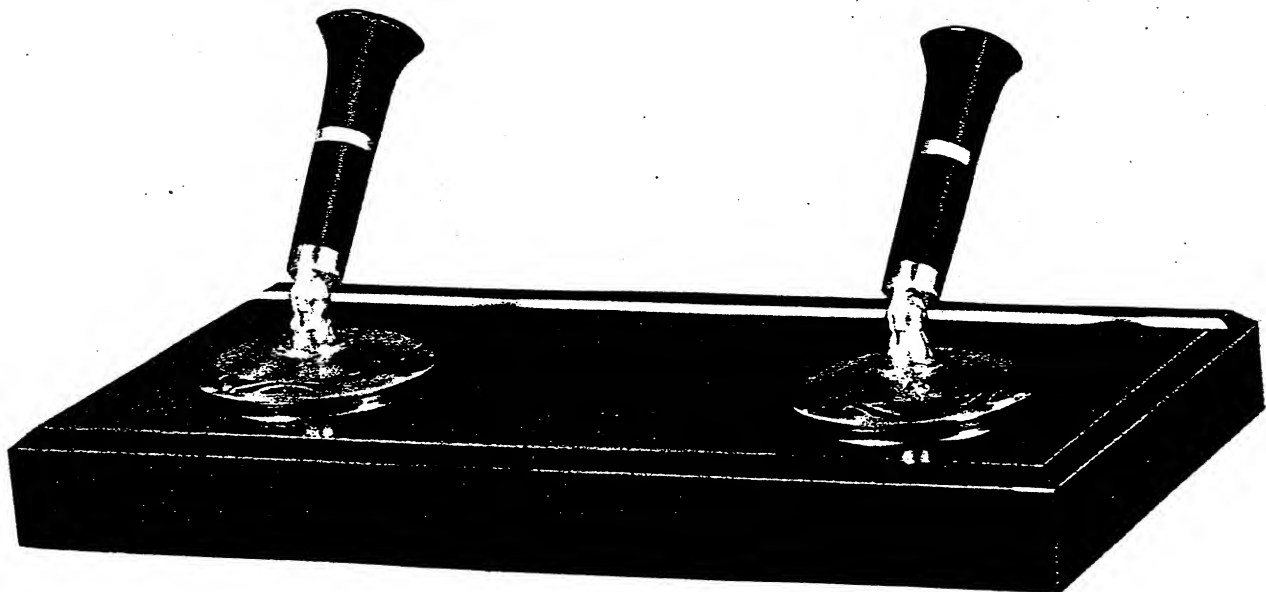

17—Desk Stand.

Code VIWOG. Double crystal glass base, plain mirror finish, $5\frac{3}{4} \times 9\frac{1}{4} \times 1$ ", with Universal black, unbreakable Radite sockets.

List $16.00